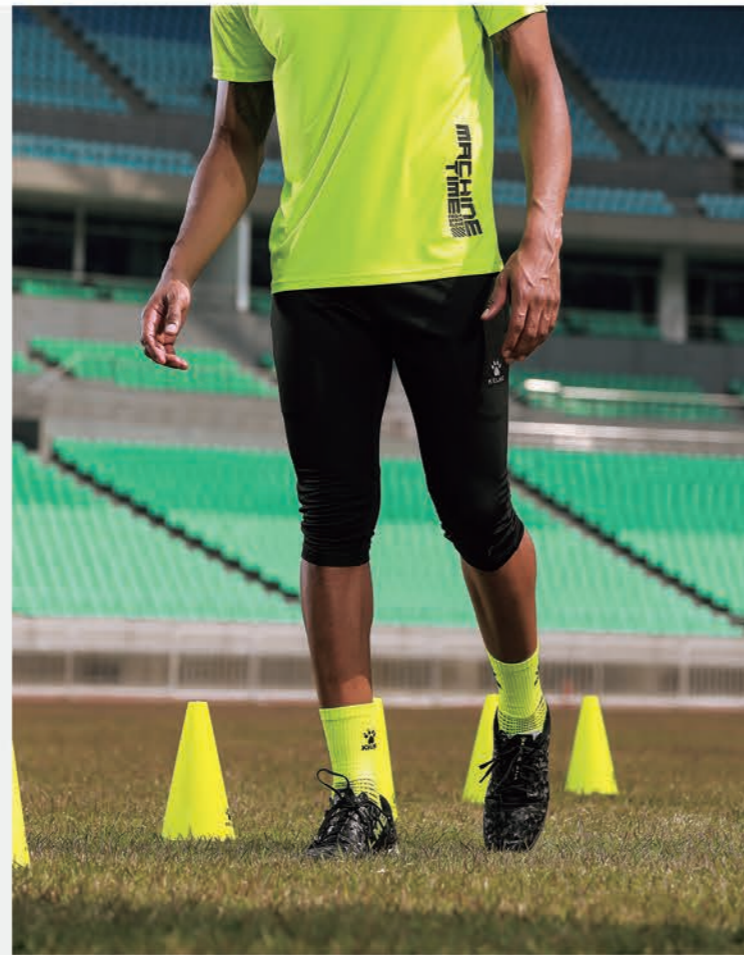

3871312
3/4 TRAINING PANTS

Fabric : Polyester/Spandex

ADULT : XS-2XL