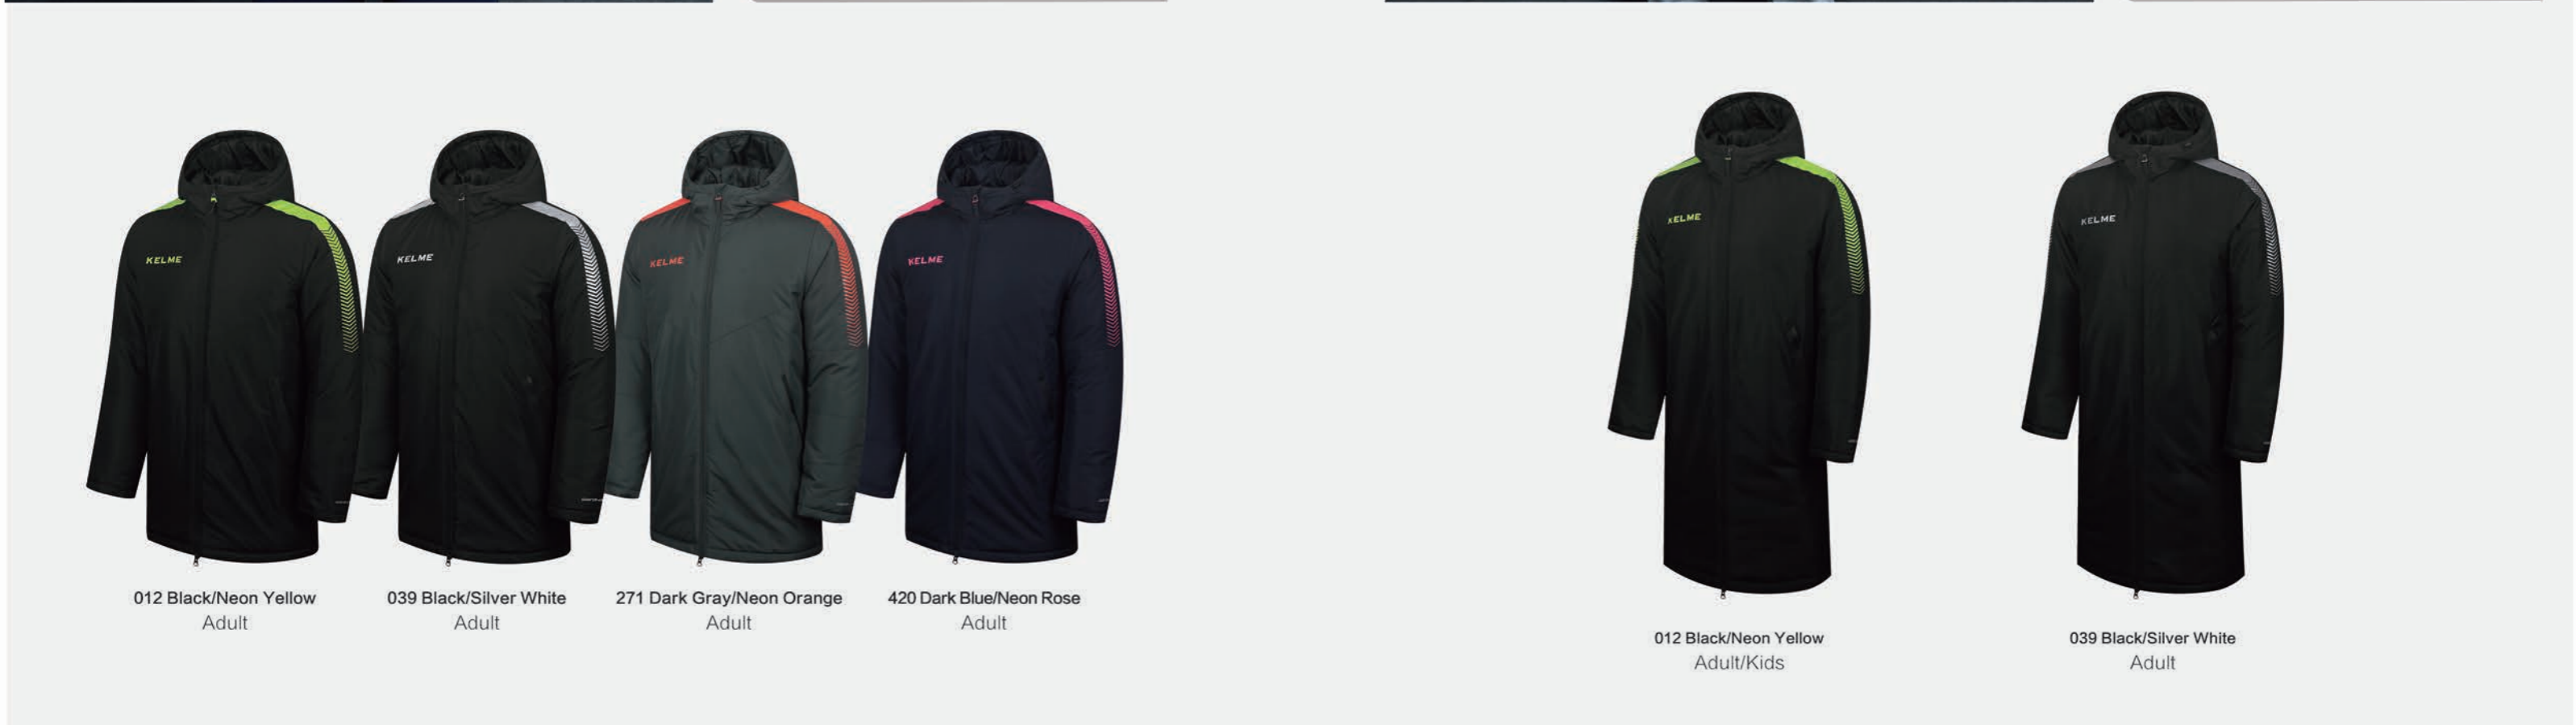

K15P010-2 ADULT
FRONT CHEST DOUBLE ZIPPER PULLER
Fabric:100%Polyester -Waterproof /Windproof Size: XS-3XL

K15P022-2 ADULT
PADDED VEST (UPGRADE VERSION)
Fabric:100%Nylon (With Paw For Kid`s Color) Size: XS-XL

012 Black/Neon Yellow
Adult

039 Black/Silver White
Adult

271 Dark Gray/Neon Orange
Adult

420 Dark Blue/Neon Rose
Adult

012 Black/Neon Yellow
Adult/Kids

039 Black/Silver White
Adult