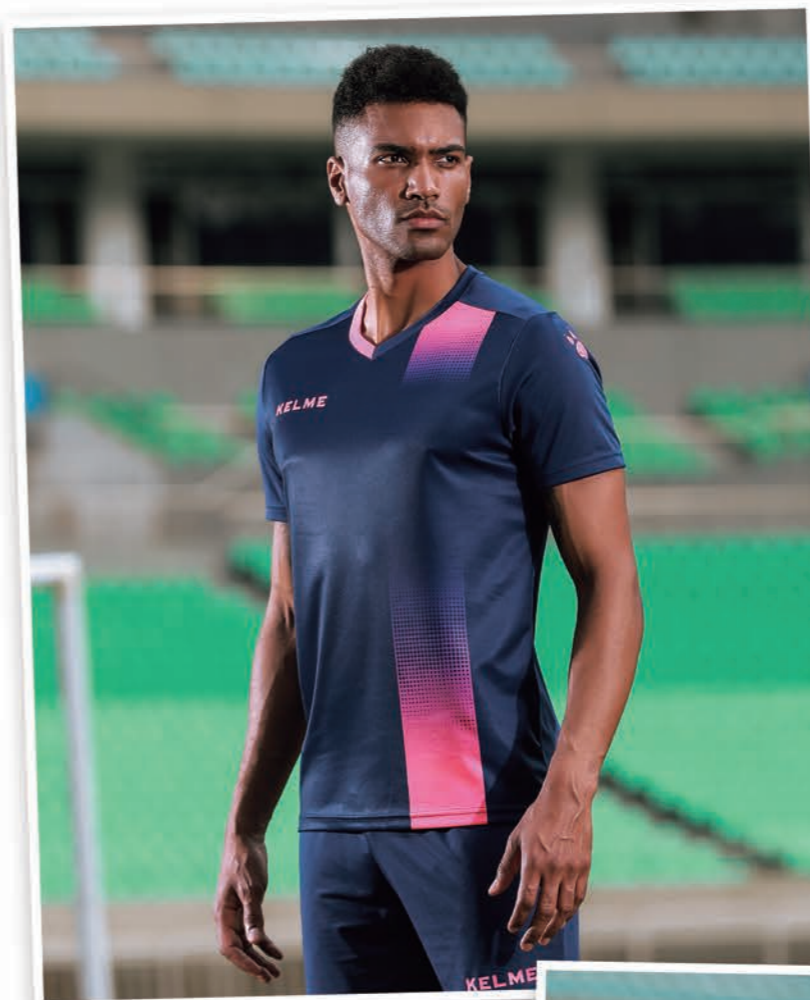

Fabric : 100%Polyester

ADULT: XS-3XL KID: K4-K14

107 White/Red  
Adult/Kids

910 Neon Orange/White  
Adult/Kids

610 Red/White  
Adult/Kids

420 Dark Blue/Neon Rose  
Adult/Kids

TEAM KITS

**3871001/3873001**  
ADULT/KIDS SHORT SLEEVE FOOTBALL SET