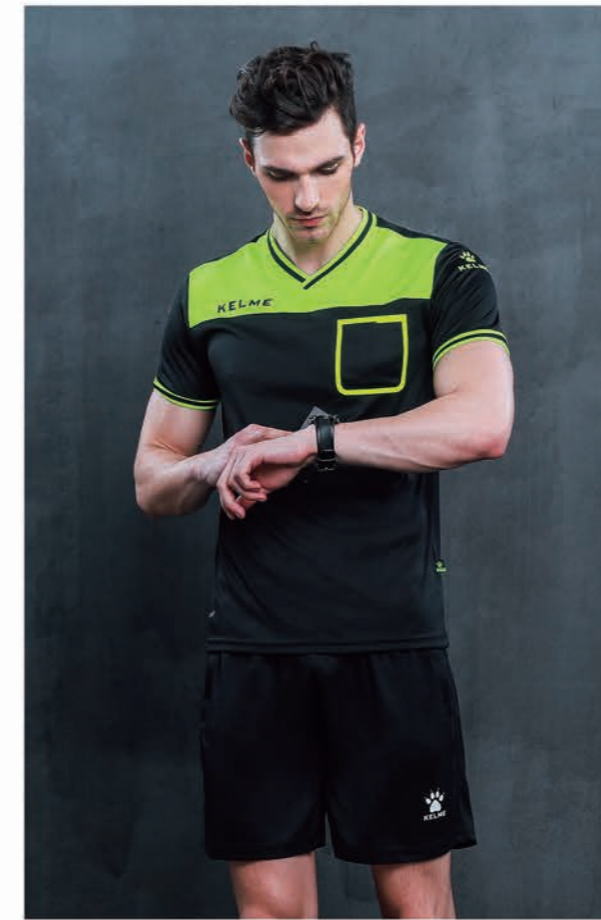

**K15Z248 ADULT
TRAINING VEST**

Fabric:100% Polyester Size: S/L