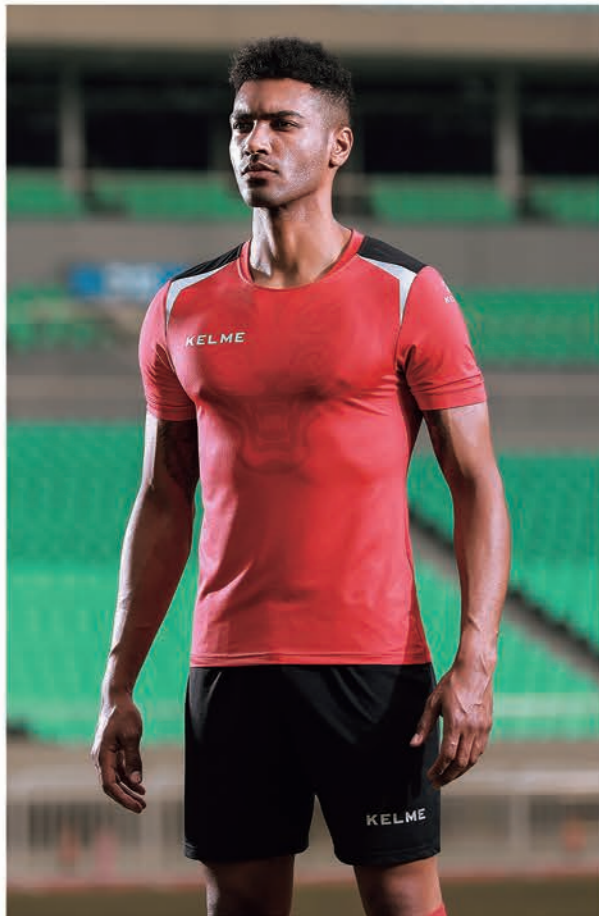

412 Royal Blue/Black   Back   611 Red/Black
152 White/Dark Metal Gray   4008 Dark Blue/Black   925 Neon Rose/Dark Blue