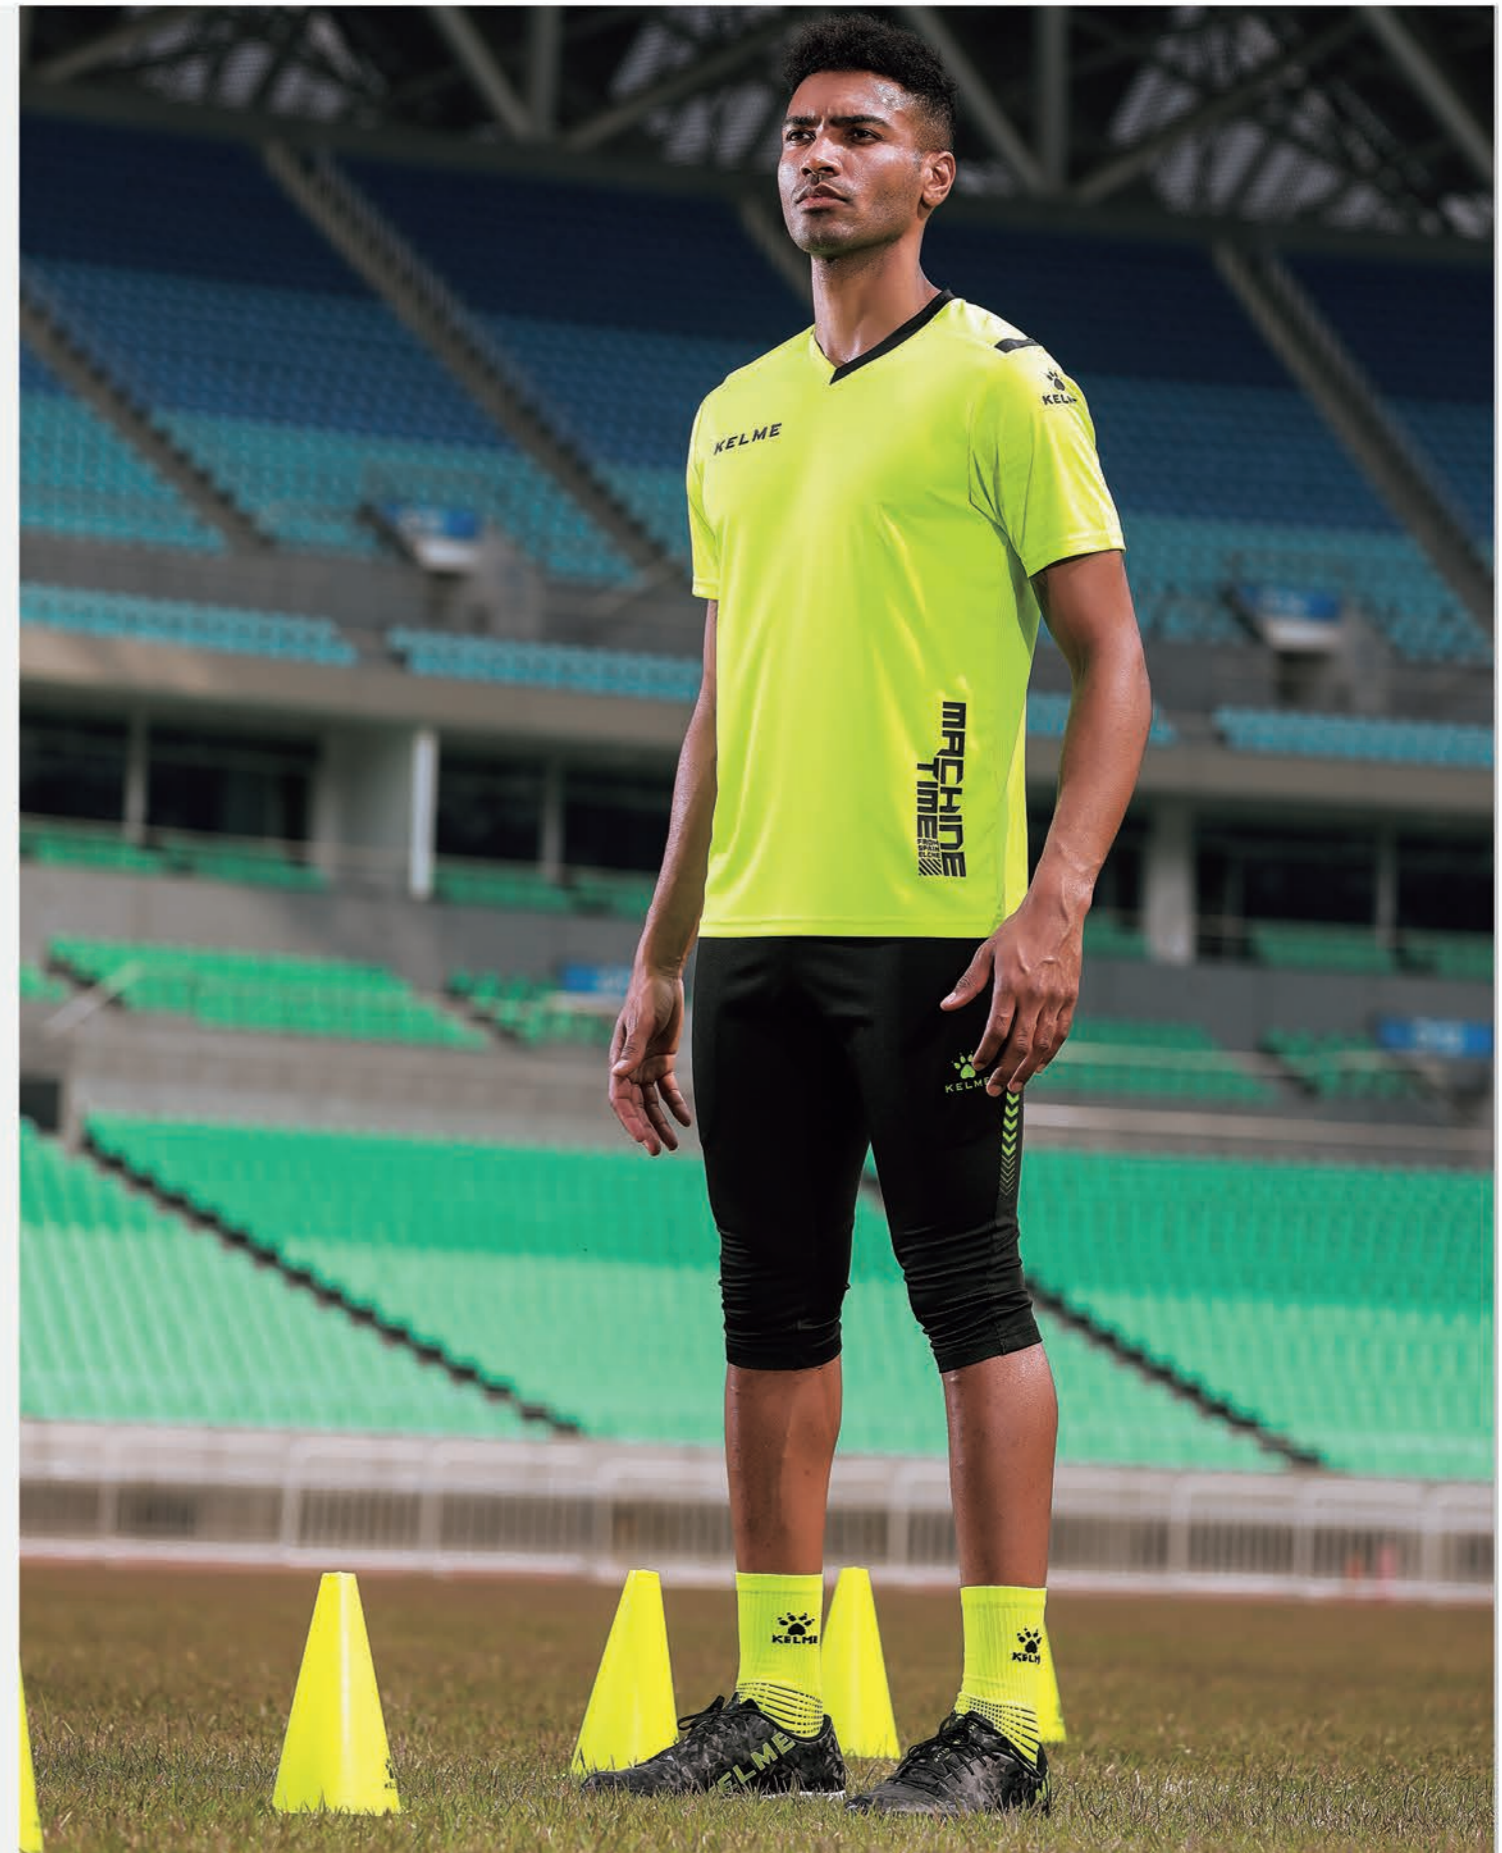

3871312
3/4 TRAINING PANTS

Fabric : Polyester/Spandex

ADULT : XS-2XL