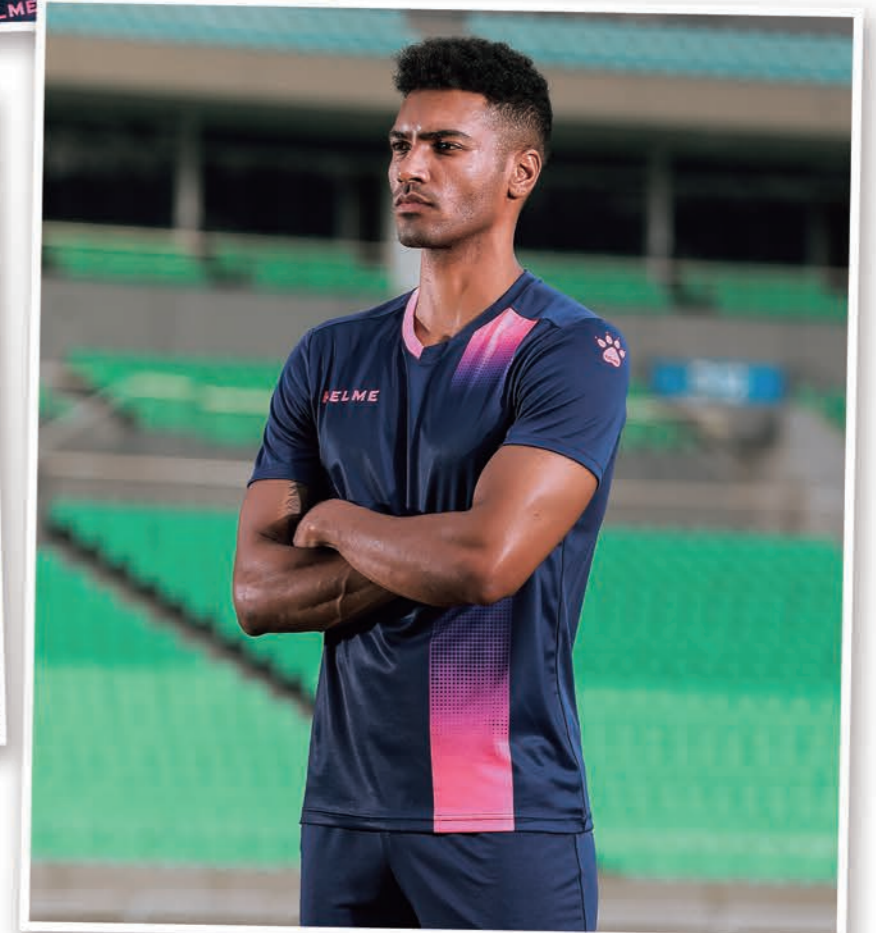

Fabric : 100%Polyester

ADULT: XS-3XL KID: K4-K14

107 White/Red  
Adult/Kids

910 Neon Orange/White  
Adult/Kids

610 Red/White  
Adult/Kids

420 Dark Blue/Neon Rose  
Adult/Kids

TEAM KITS

**3871001/3873001**  
ADULT/KIDS SHORT SLEEVE FOOTBALL SET