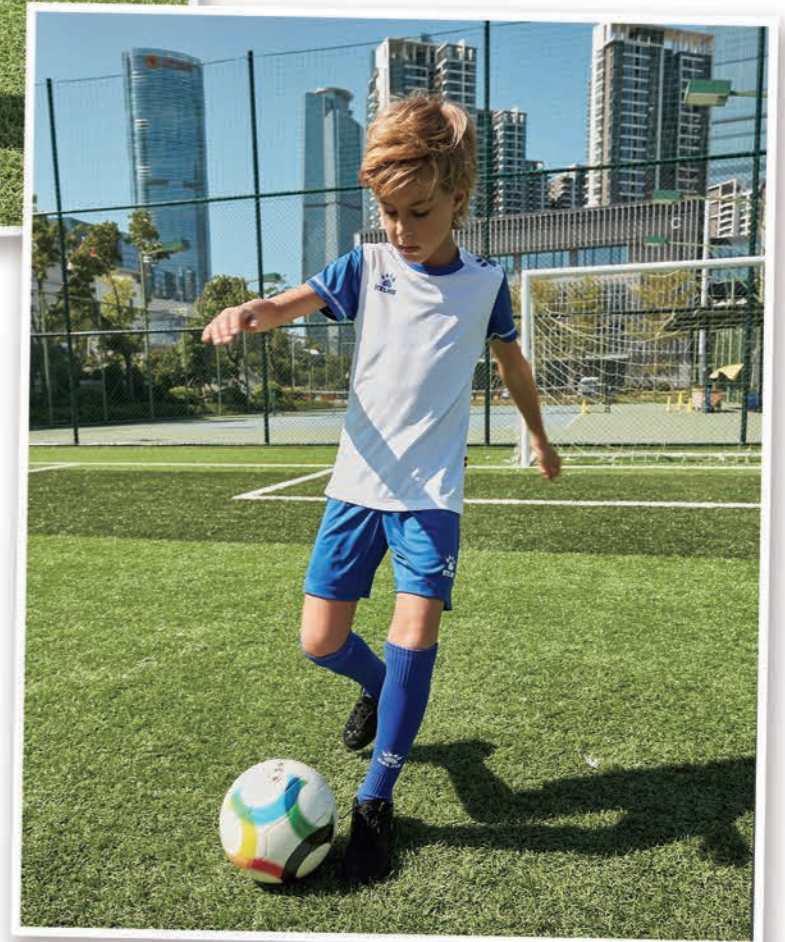

440 Dark Blue/Neon Green  
Kids

003 Black/White  
Kids

103 White/Black  
Kids

**3883032**  
**SHORT SLEEVE FOOTBALL SET**

Fabric : 100%Polyester

KID: K4-K16

409 Royal Blue/White  
Kids

104 White/Royal Blue Kids    610 Red/White Kids    107 White/Red Kids    915 Neon Green/Royal Blue Kids    711 Yellow/White Kids    910 Neon Orange/White Kids    616 Rose/White Kids